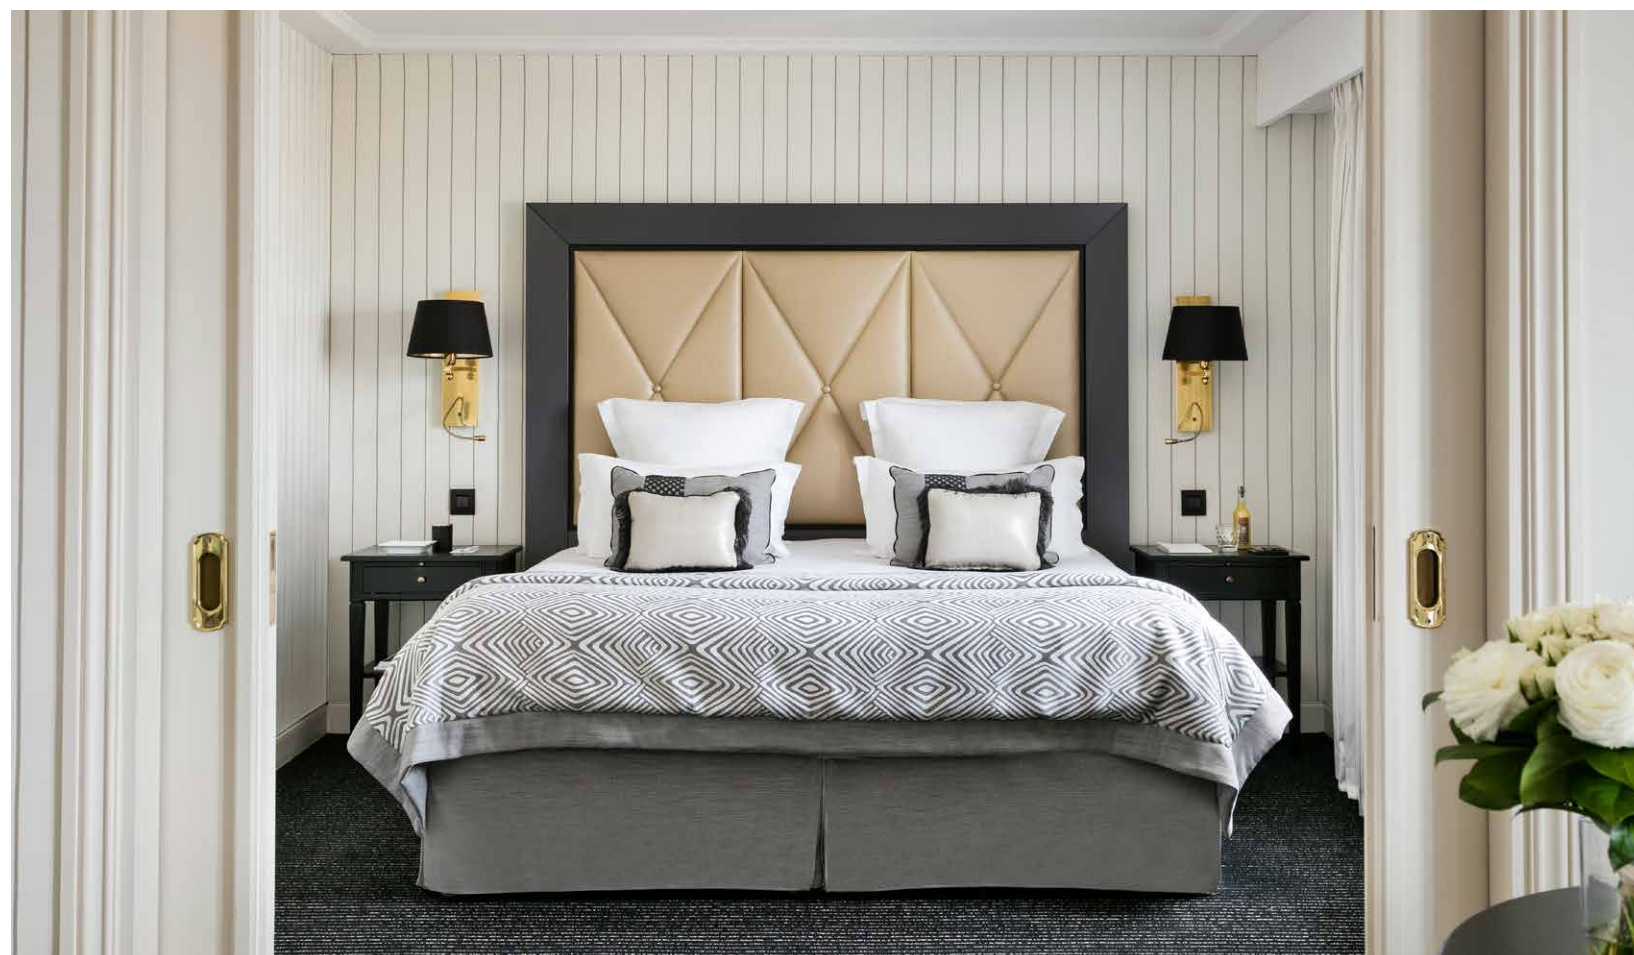

B
HÔTEL BARRIÈRE
LE MAJESTIC
CANNES

SUPERIOR SUITE PARTIAL SEA VIEW

**BETWEEN BLUE SKY
AND AZURE SEA**

The Superior Suites Partial Sea View consist of a bedroom with dressing room, a lounge and a brand new bathroom that elevates your bathing ritual to an exceptional moment of relaxation.

 SUPERIOR SUITE
PARTIAL SEA VIEW

-  Surface area: approximately 540 sq ft
-  Partial view on the sea
-  Room capacity: 4 persons
-  Baby bed
-  Baby care accessories
-  Bathrobe/slippers
-  Iron and ironing board
-  Nespresso coffee machine
-  Welcome tray
-  Pets allowed against payment
-  Free wi-fi internet